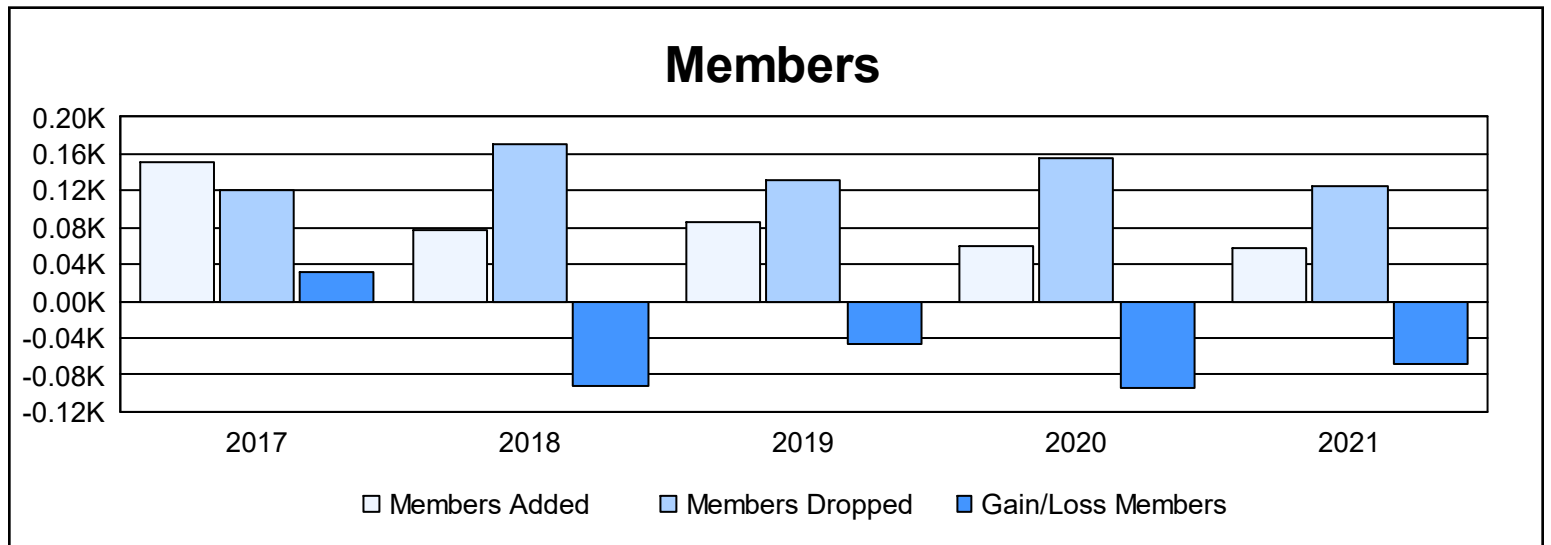

Year	New Clubs	Dropped Clubs	Gain/ Loss Clubs	New Members	Charter Members	Reinstate Members	Transfer Members	Total Member Added	Total Members Dropped	Gain/ Loss Members
2016-2017	1	0	1	117	30	1	4	152	120	32
2017-2018	0	1	-1	72	0	2	4	78	171	-93
2018-2019	0	0	0	75	1	1	8	85	132	-47
2019-2020	0	1	-1	53	3	0	4	60	155	-95
2020-2021	0	1	-1	49	0	1	7	57	126	-69
<b>Average</b>	<b>0</b>	<b>1</b>	<b>0</b>	<b>73</b>	<b>7</b>	<b>1</b>	<b>5</b>	<b>86</b>	<b>141</b>	<b>-54</b>

### Membership Composition June 2021 Cumulative