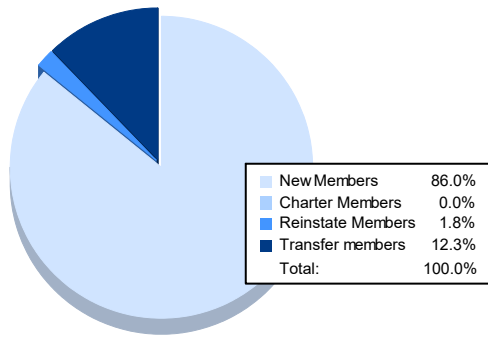

Year	New Clubs	Dropped Clubs	Gain/ Loss Clubs	New Members	Charter Members	Reinstate Members	Transfer Members	Total Member Added	Total Members Dropped	Gain/ Loss Members
2016-2017	1	0	1	117	30	1	4	152	120	32
2017-2018	0	1	-1	72	0	2	4	78	171	-93
2018-2019	0	0	0	75	1	1	8	85	132	-47
2019-2020	0	1	-1	53	3	0	4	60	155	-95
2020-2021	0	1	-1	49	0	1	7	57	126	-69
<b>Average</b>	<b>0</b>	<b>1</b>	<b>0</b>	<b>73</b>	<b>7</b>	<b>1</b>	<b>5</b>	<b>86</b>	<b>141</b>	<b>-54</b>

### Membership Composition June 2021 Cumulative