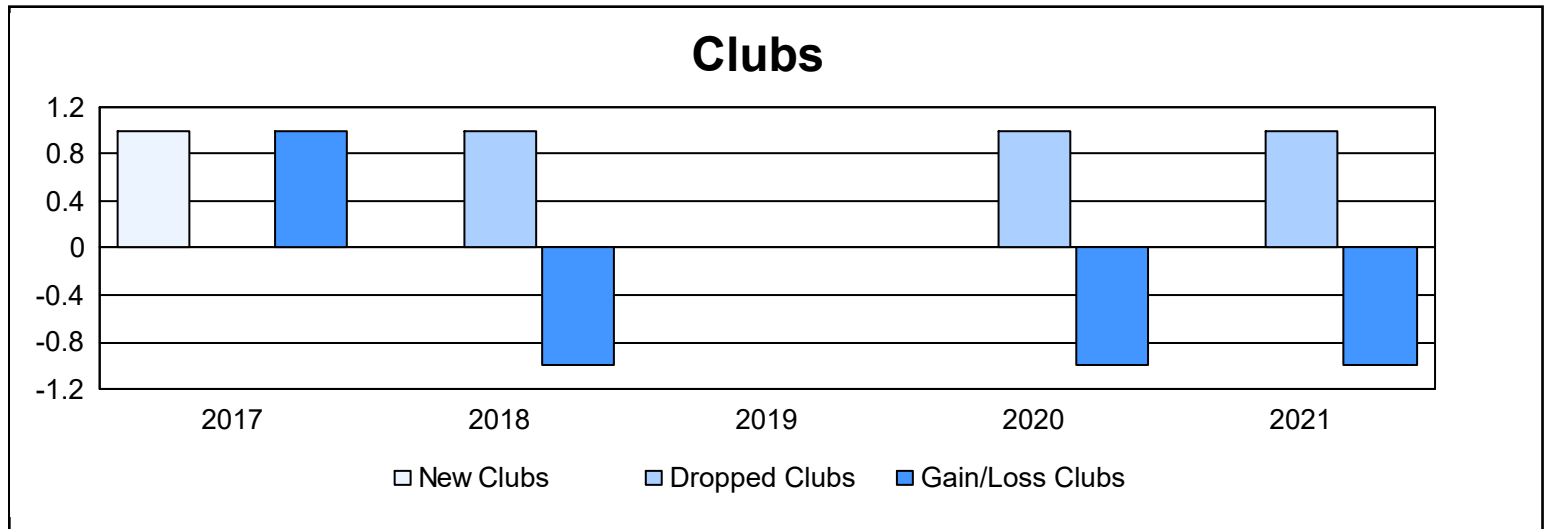

Year	New Clubs	Dropped Clubs	Gain/ Loss Clubs	New Members	Charter Members	Reinstate Members	Transfer Members	Total Member Added	Total Members Dropped	Gain/ Loss Members
2016-2017	1	0	1	117	30	1	4	152	120	32
2017-2018	0	1	-1	72	0	2	4	78	171	-93
2018-2019	0	0	0	75	1	1	8	85	132	-47
2019-2020	0	1	-1	53	3	0	4	60	155	-95
2020-2021	0	1	-1	49	0	1	7	57	126	-69
<b>Average</b>	<b>0</b>	<b>1</b>	<b>0</b>	<b>73</b>	<b>7</b>	<b>1</b>	<b>5</b>	<b>86</b>	<b>141</b>	<b>-54</b>

### Membership Composition June 2021 Cumulative